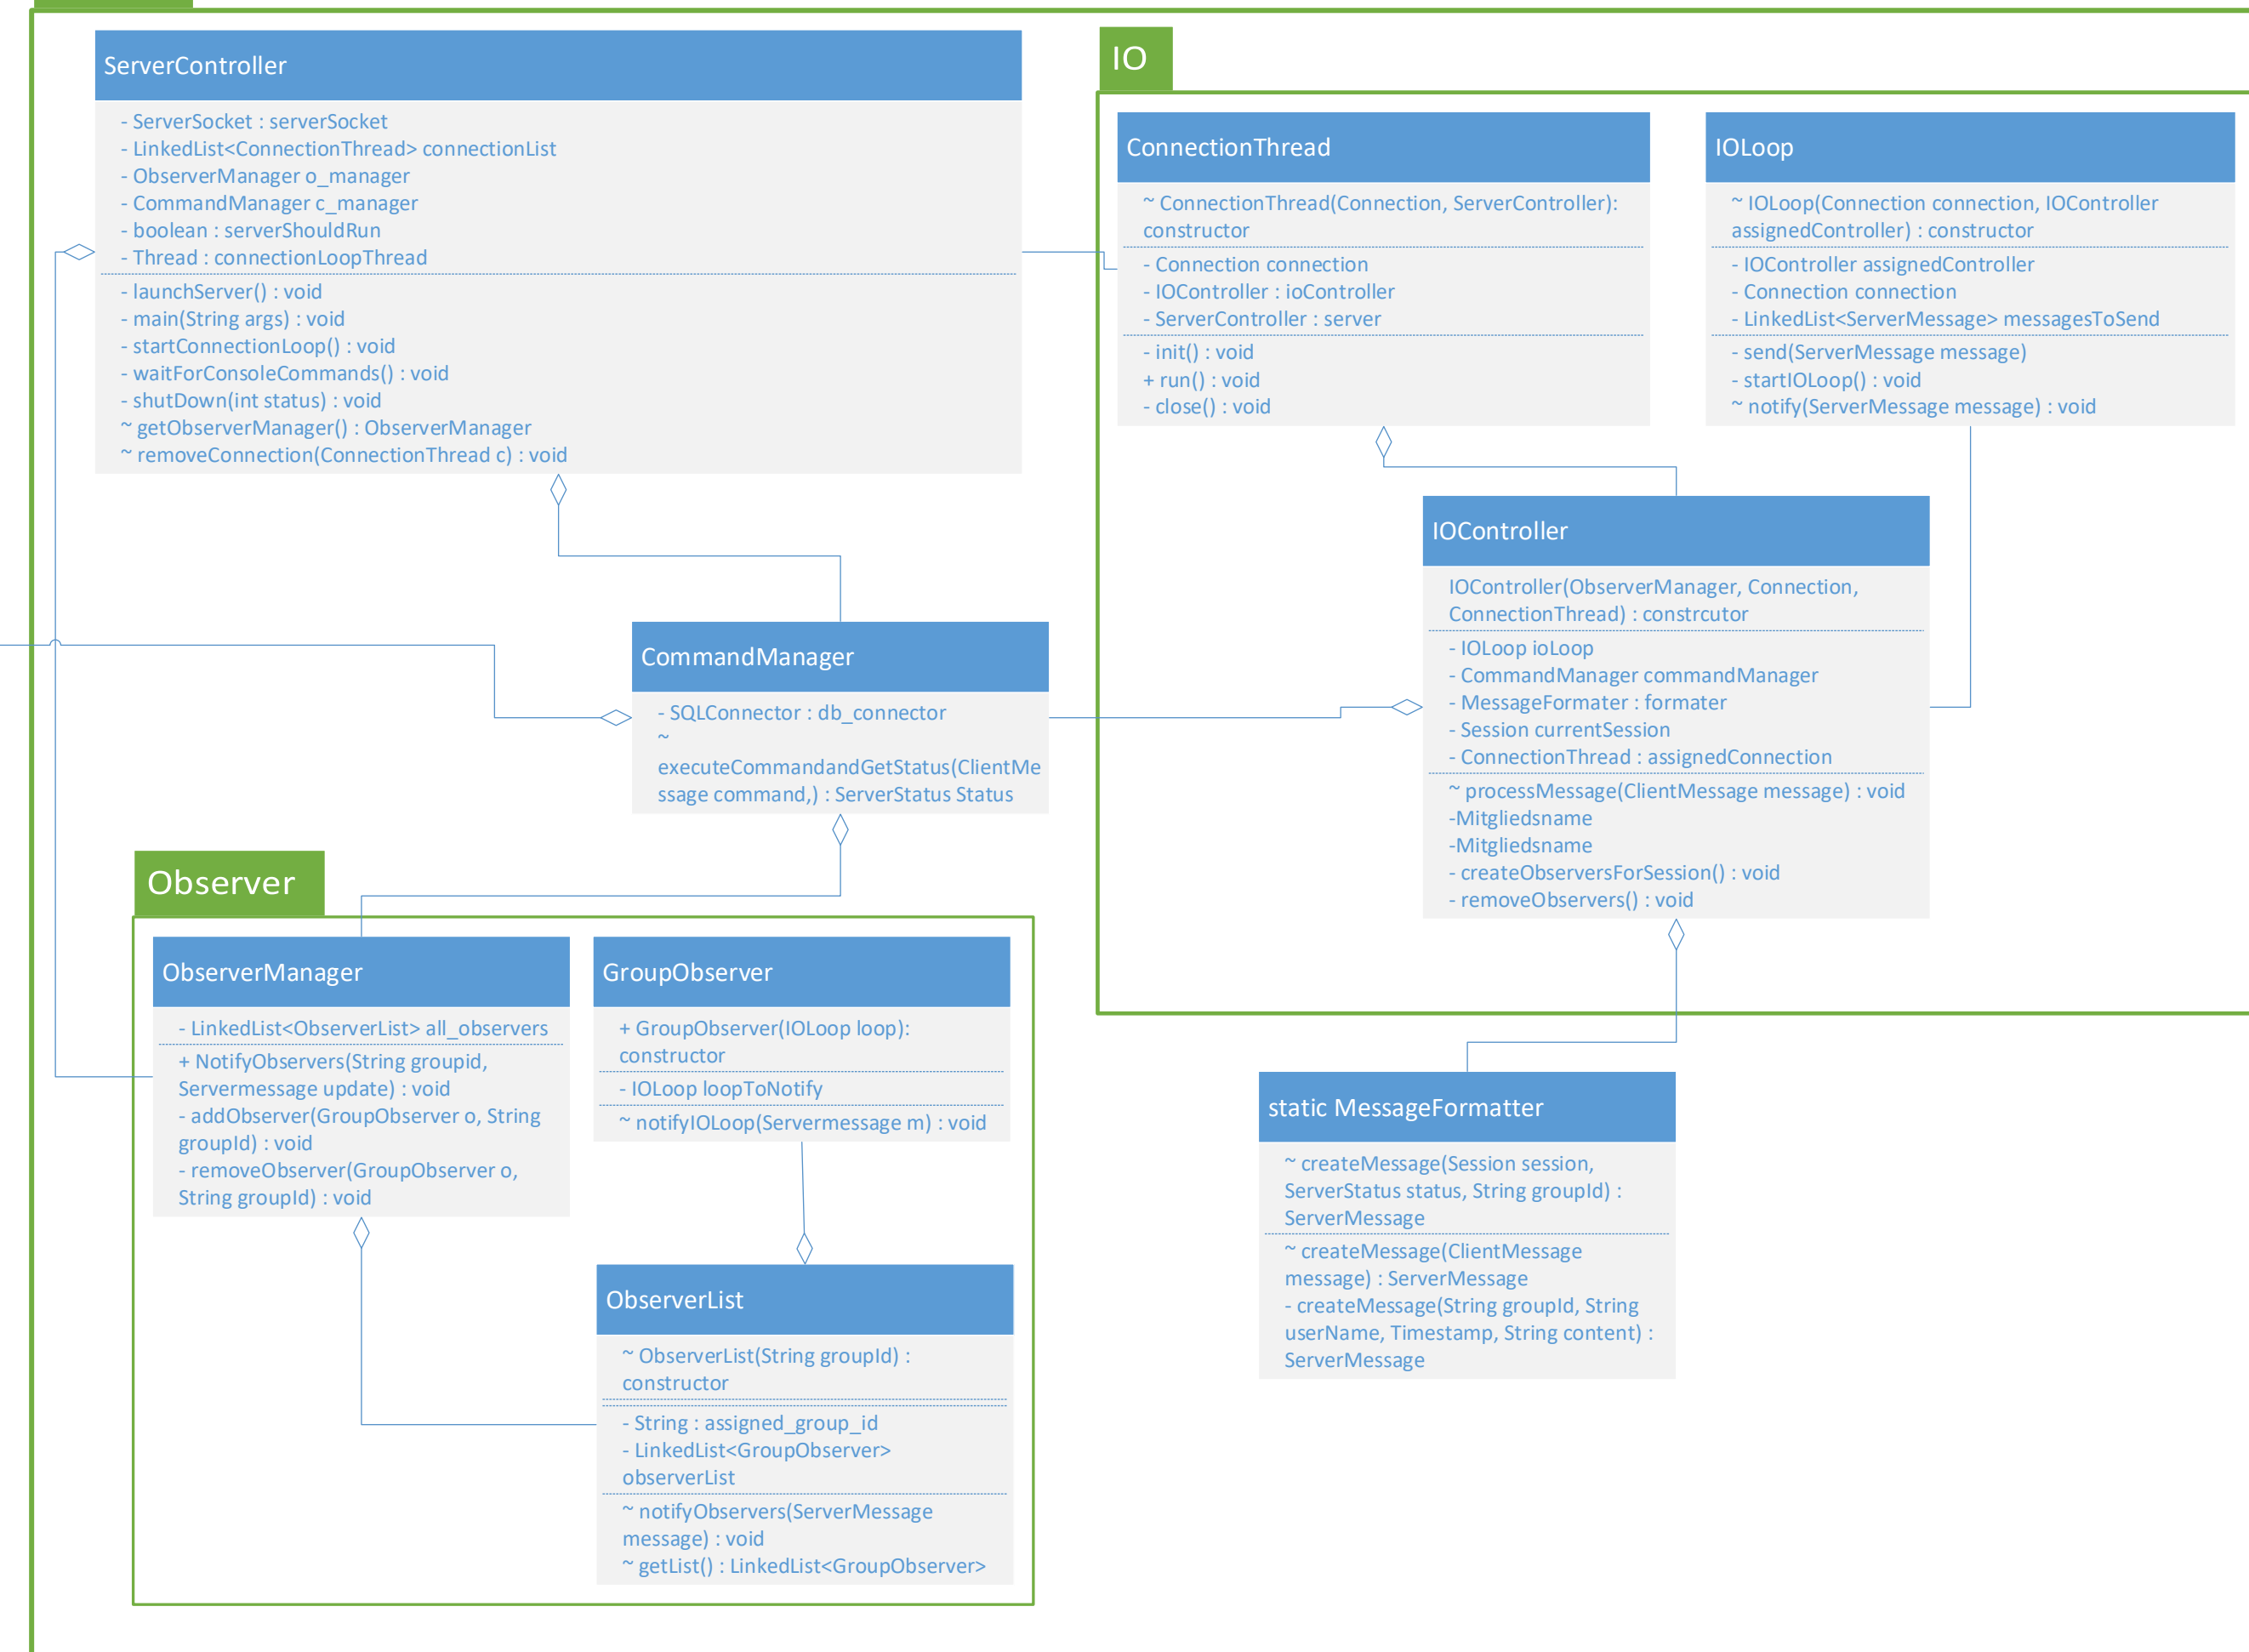

Library/Models

ClientInterfaces

Messages

Network Organisation

Client

Controller

View

Server

Control

Datenbank

constants